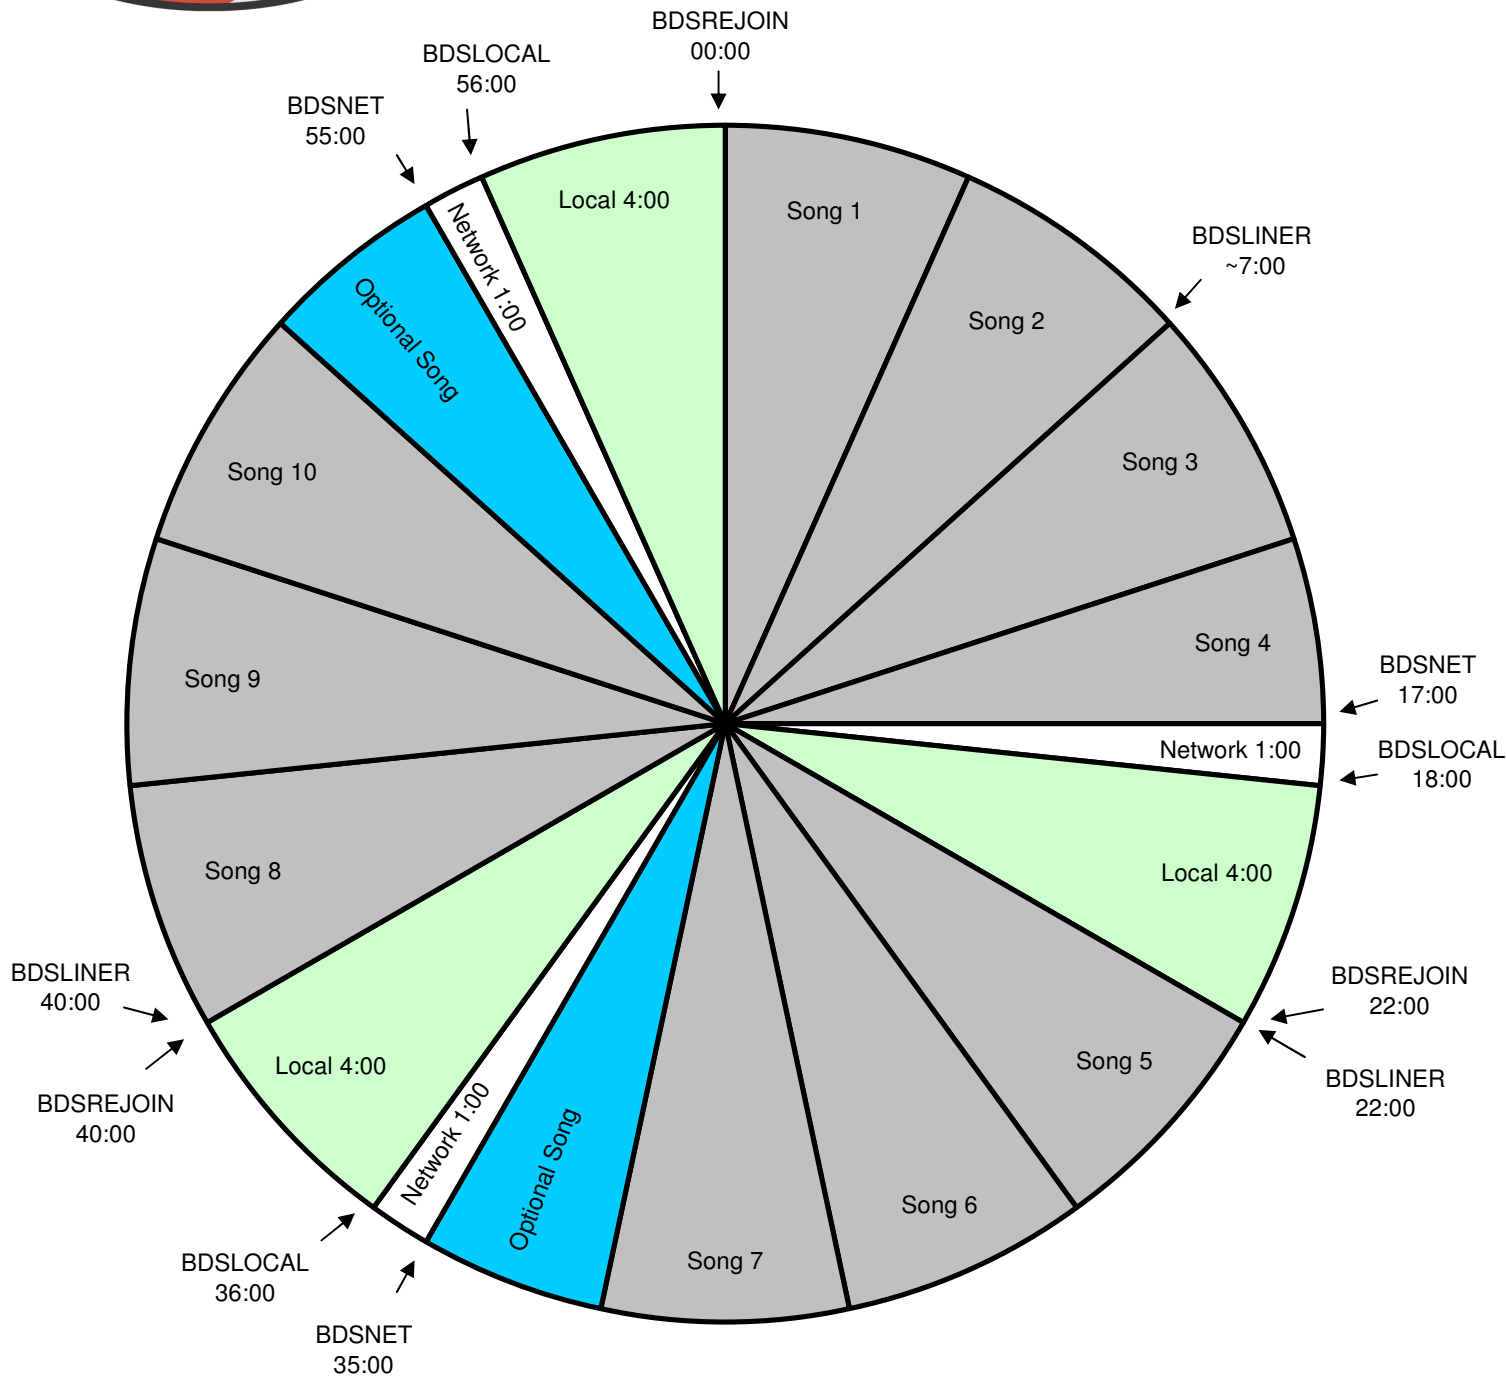

BIG D & BUBBA'S WEEKEND WAKEUP PROGRAM CLOCK
Effective April 13, 2012
Premiere XDS PRO4-P
Fed Friday
11 AM - 3 PM EASTERN
8 AM - 12 PM PACIFIC

For Technical Assistance Call
 Premiere Network Operations Center: 800-276-4431
 Technical Info: <http://engineering.premiereradio.com>

All breaks float
BDSLINER fires call letter liner
BDSLOCAL fires local breaks
BDSNET fires the network break
BDSREJOIN fires rejoin